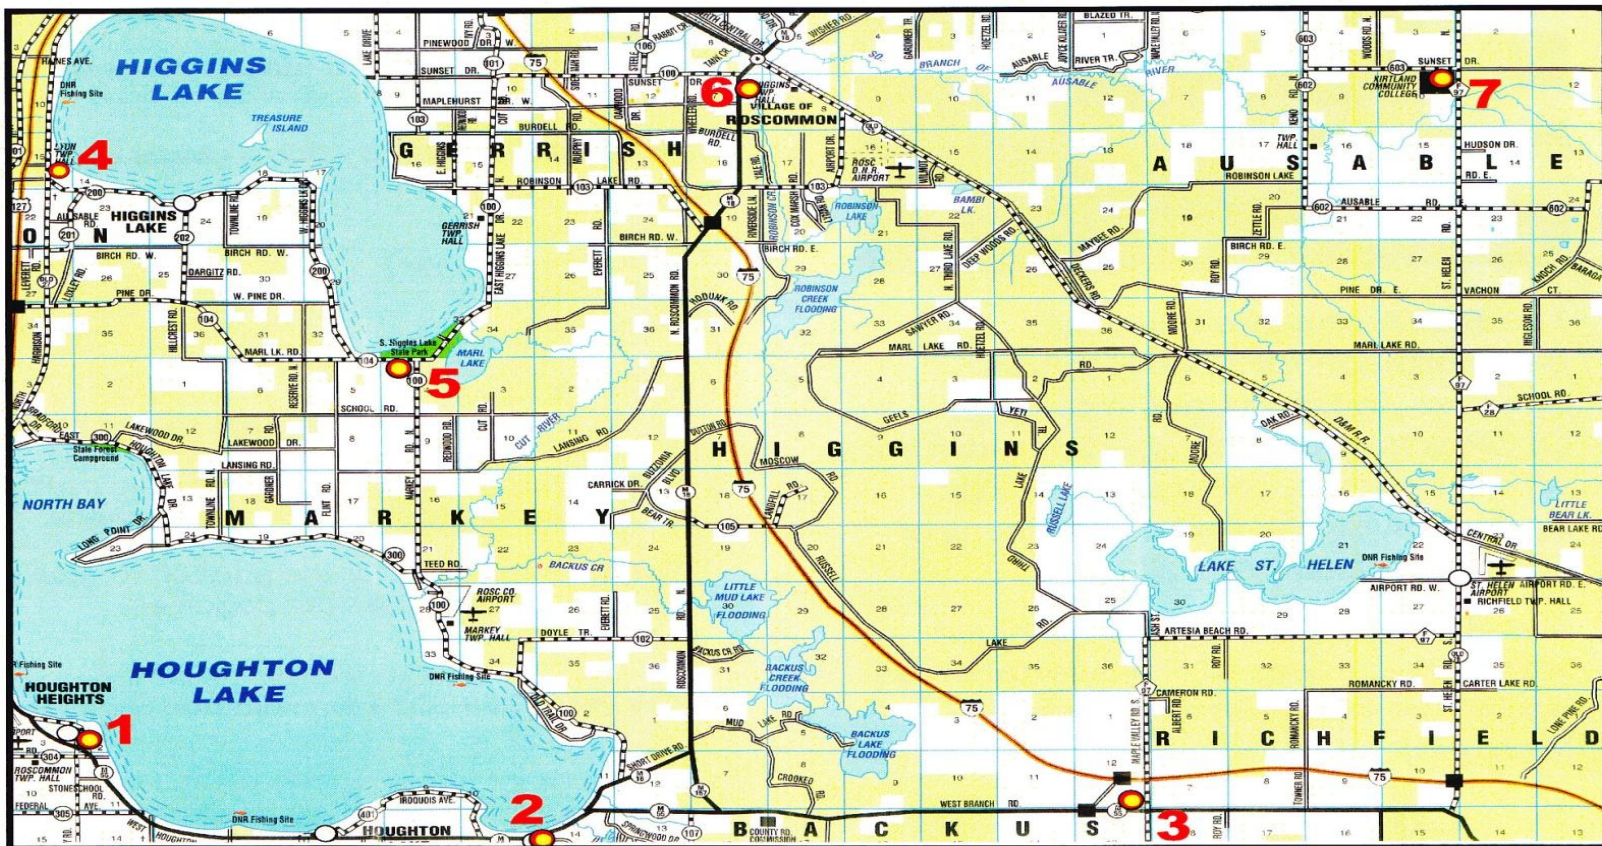

Roscommon

Houghton Lake /St. Helen Bus

1. Save-a-lot 6:30am on time - 5:30pm off time
2. Hub 6:45am on time - 5:15pm off time
3. Pro build 7:05am on time - 5:00pm off time

Roscommon/ Higgins Bus

4. Lyon Twp. Hall 6:45am on time - 5:50pm Off time
5. Sharp's IGA 7:00am on time 5:35pm off time
6. Transfer station (Old Donut Hole) 7:15am on time - 5:20pm off time
7. Kirtland Student Center 7:35am on time - 5:00pm off time